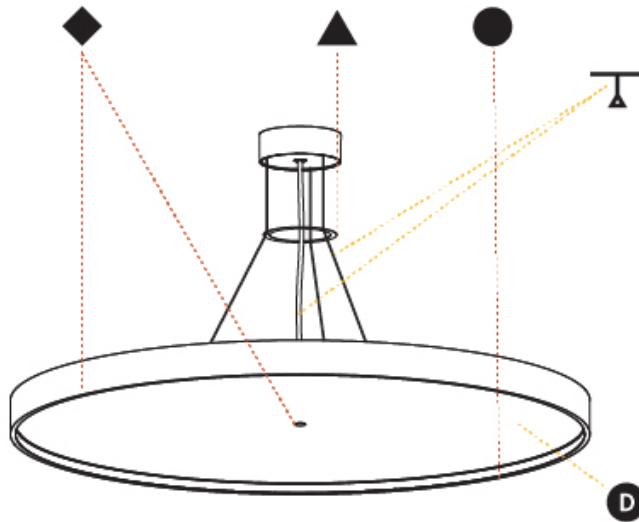

SIGN DIVA KORONA SUSPENSION

A300015-

PROJECT _____

TYPE _____

SPECIFIER _____

QUANTITY _____

DATE _____

A